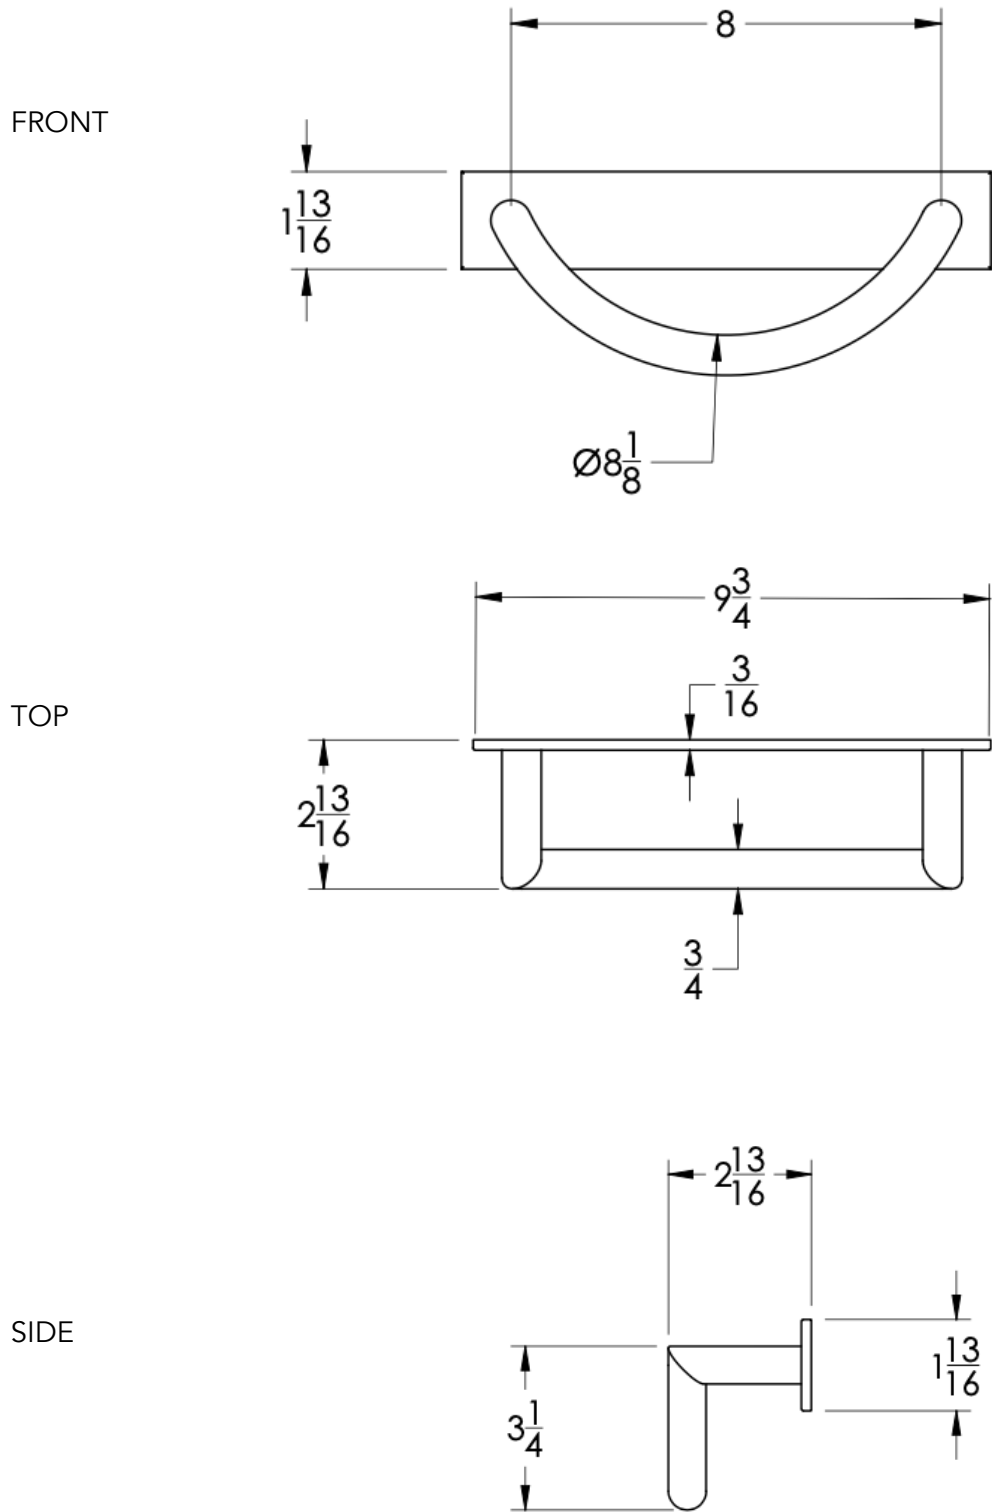

### FEATURES

- Premium 304 Grade Stainless Steel
- Solid Mount Construction
- Concealed Installation Hardware
- State of the art wall anchors included for installation on Dry wall or Tile

Dimensions in inches

NOTE: Dimensions subject to change without notice.